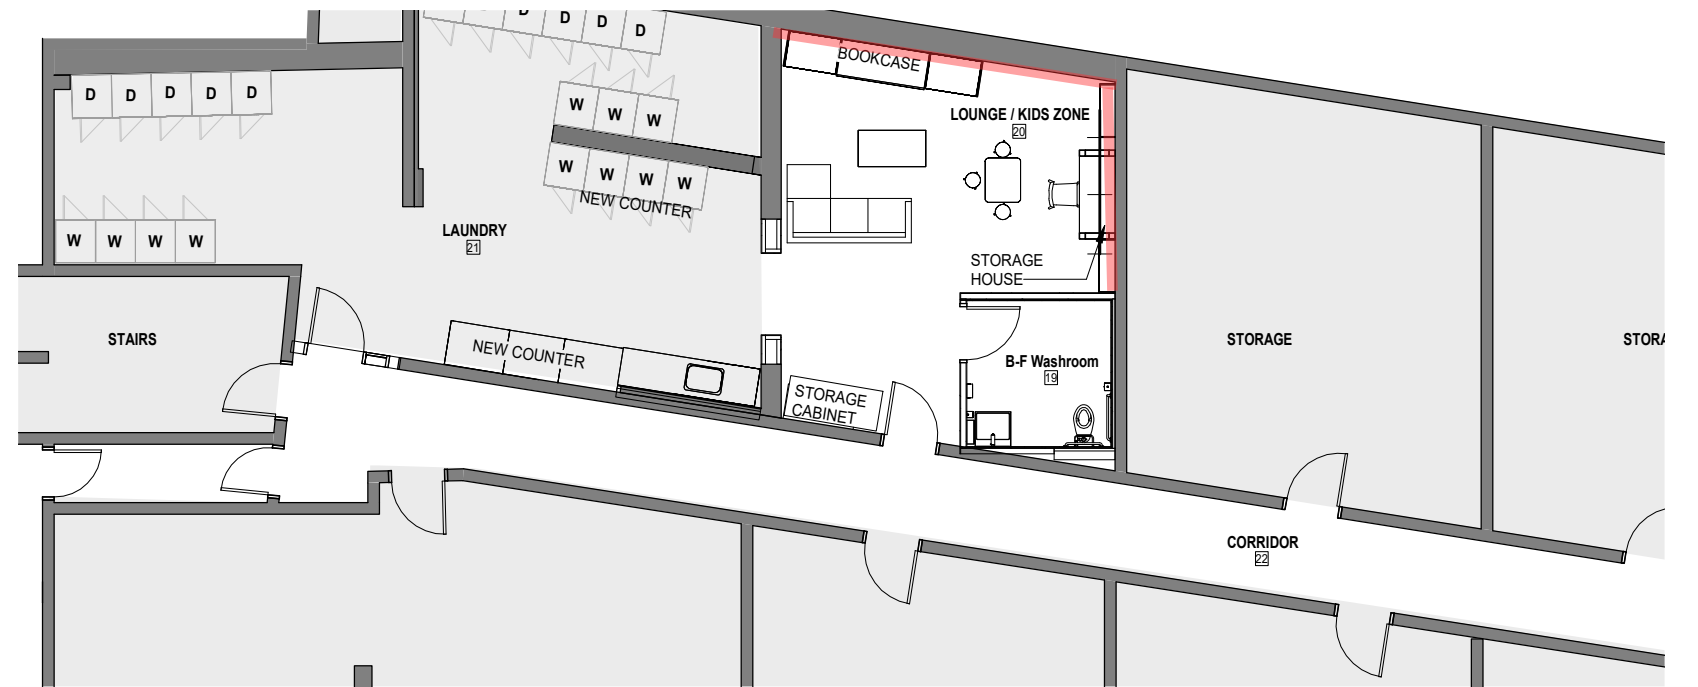

Furniture Plan