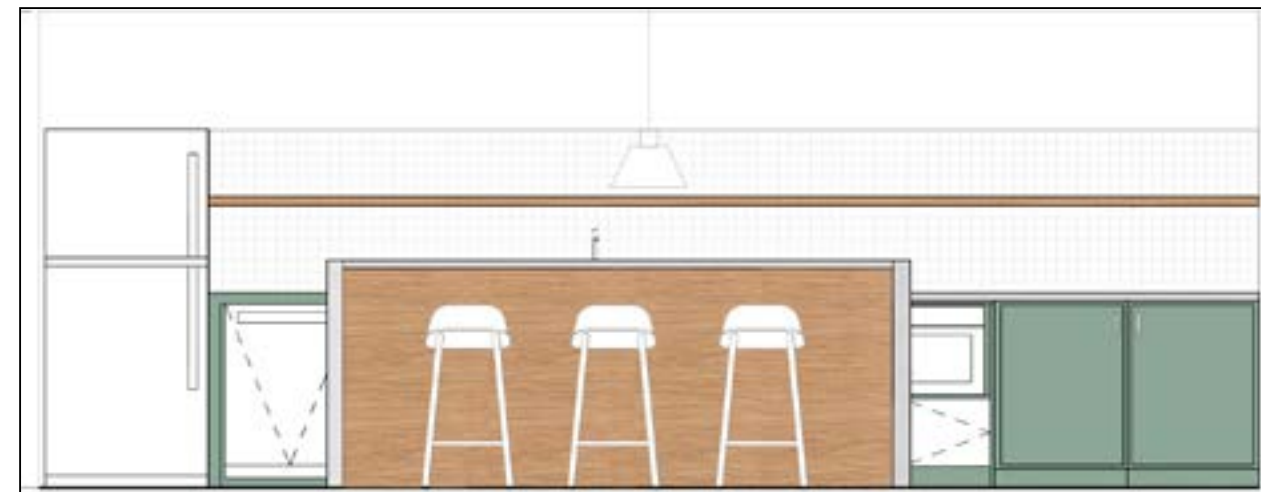

Floor Tile: Civic Roble 23 x 120 cm
Ciot

Wall Paint
SW-6044 Doeskin

Wall / Ceiling Paint
SW-Extra White

Floating Book Shelf

Ground Level: Wifi Lounge Finishes

Furniture Plan

Kitchenette Elevation

TV / Fireplace Wall Elevation

- Location of Elevation View
- Location of Floating Wall Cubbies
- Location of Pool Storage

Wallcovering (Behind Banquettes): Run Leaf #WC14092
Knoll

Wallcovering (Behind Banquettes): Fiddle Leaf Fig # DK-LT0033-01