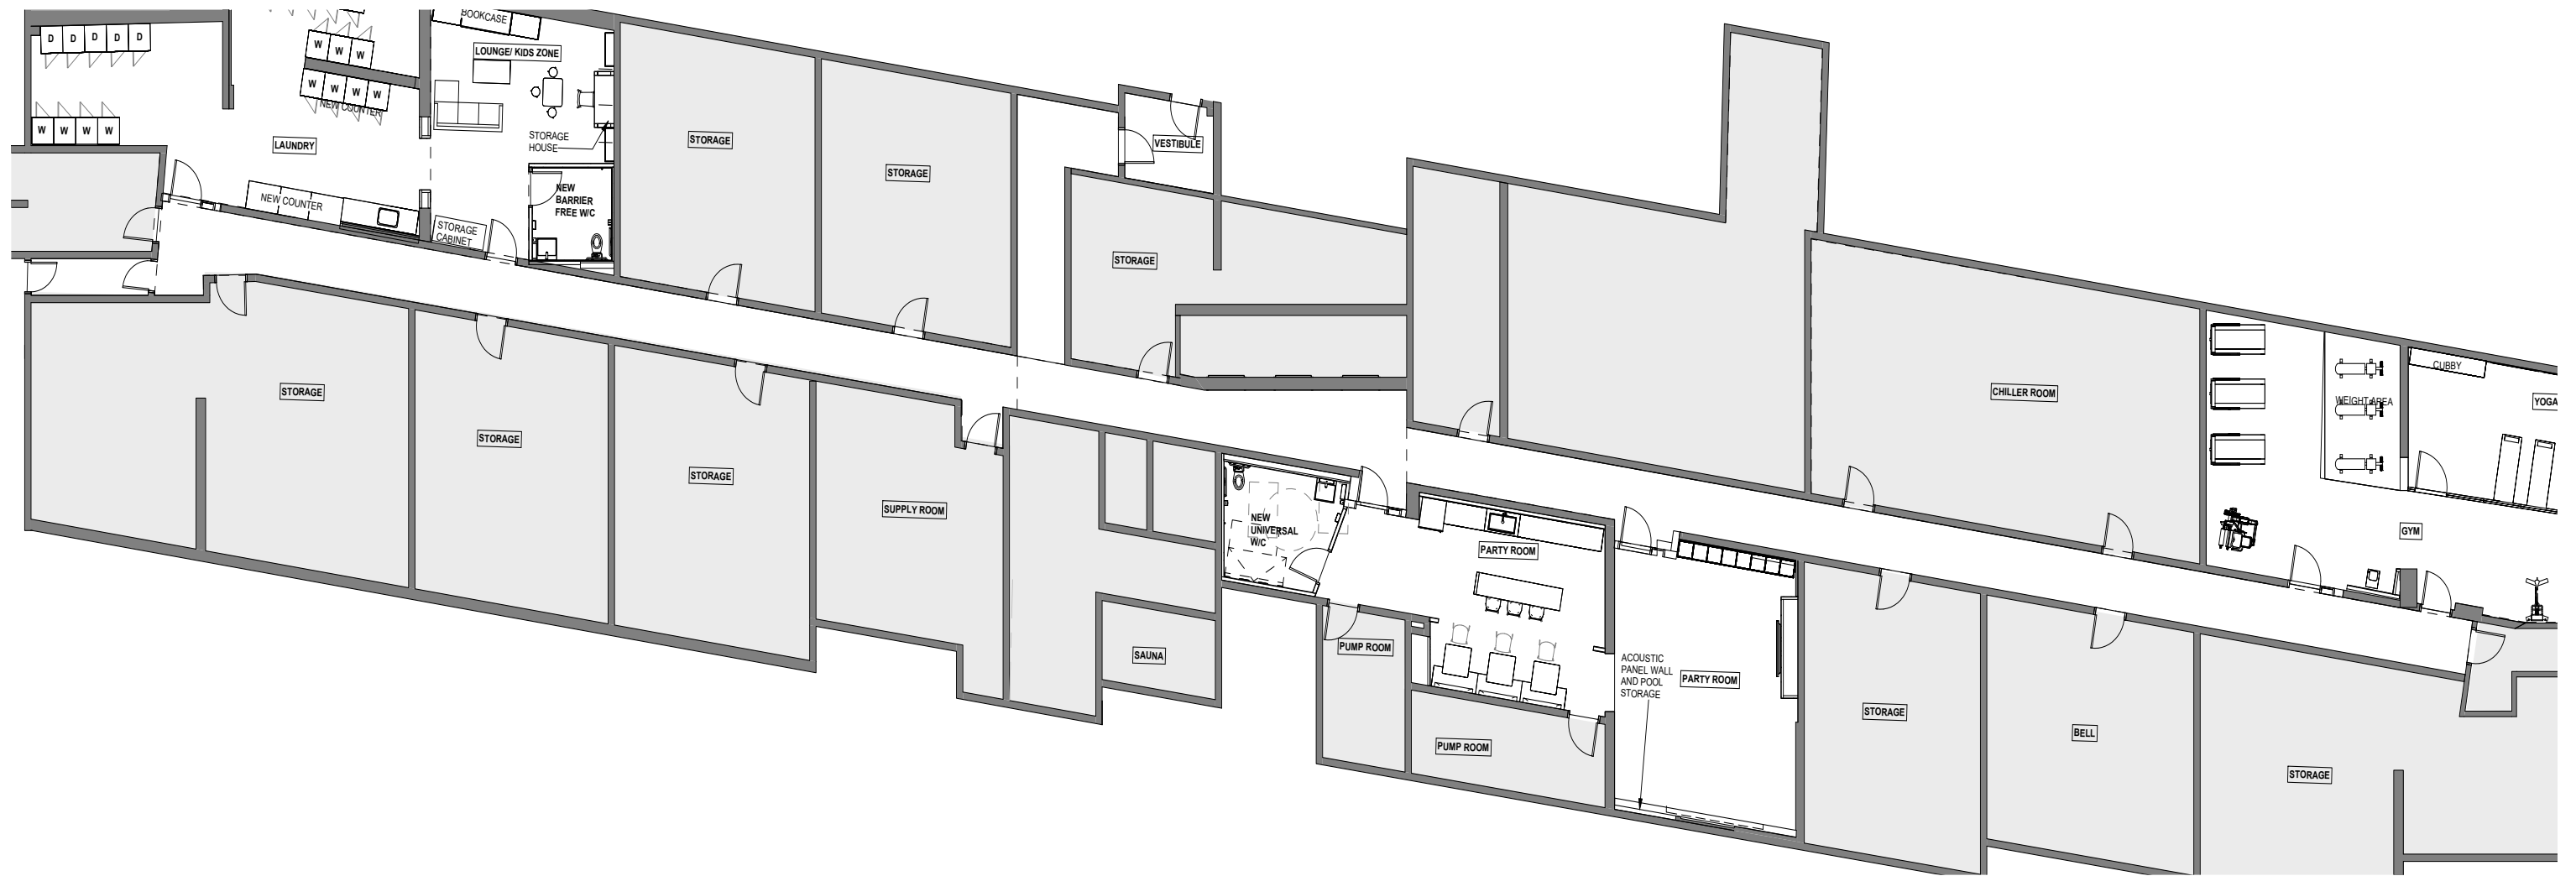

Level P1 Partial Corridor Plan