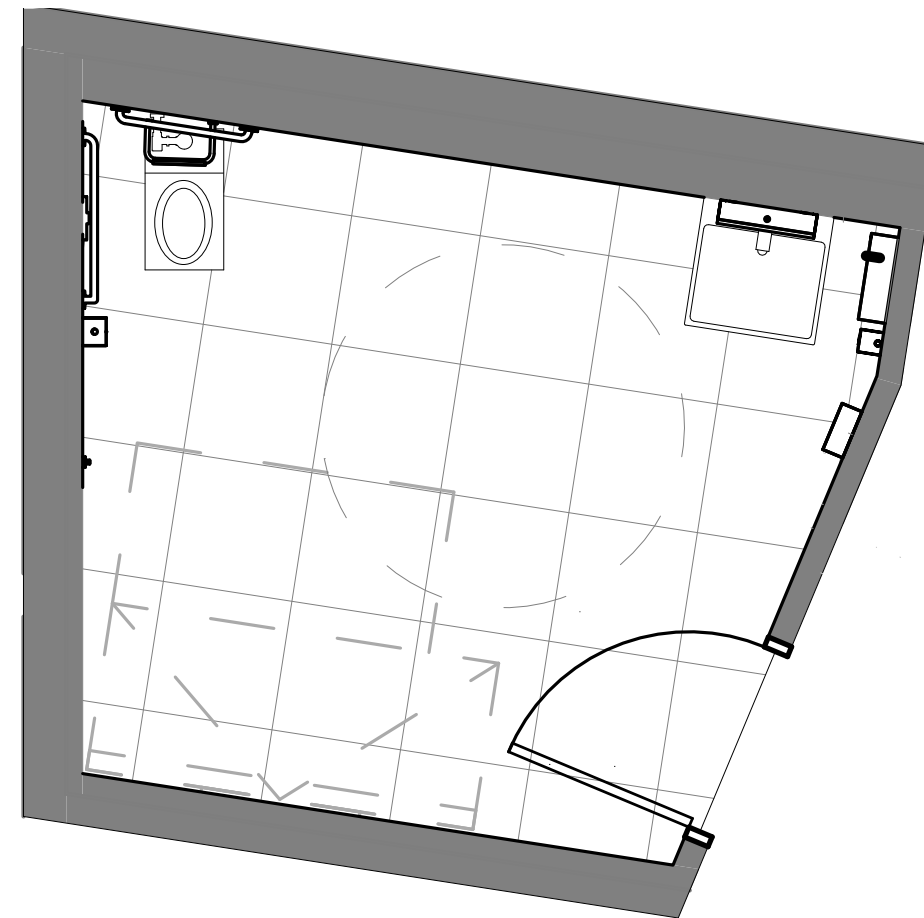

P1 Level: Laundry Room Finishes

**BDP.
Quadrangle**

P1 Level: Gym + Yoga

Furniture Plan

Mirror and Storage Wall Elevation

- Location of Elevation View
- Location of Wall Tile (Behind Fountain)
- Location of Wall Graphic

Exposed Concrete wall

Wall Graphic

Gym Ceiling

Gym Lighting: Acuity Brands LED Flat Panel and SLOT 2 Pendant

Yoga Lighting: Black Industrial Pendants

Millwork Finish: Plastic Laminate 602 Rovere Boemia
Abet Laminati

Universal Washroom Plan

Barrier Free Washroom Plan

Wall Tile: Colour And Dimesion - 20cm x 50xm
Olympia

Wall / Ceiling Paint
SW-Extra White

Floor / Wall Tile: Kado Ice Cement Rt 24" x 24"
Ciot

Oval Mirror

Wall Sconce: Chute WS14923-BK
Kuzco