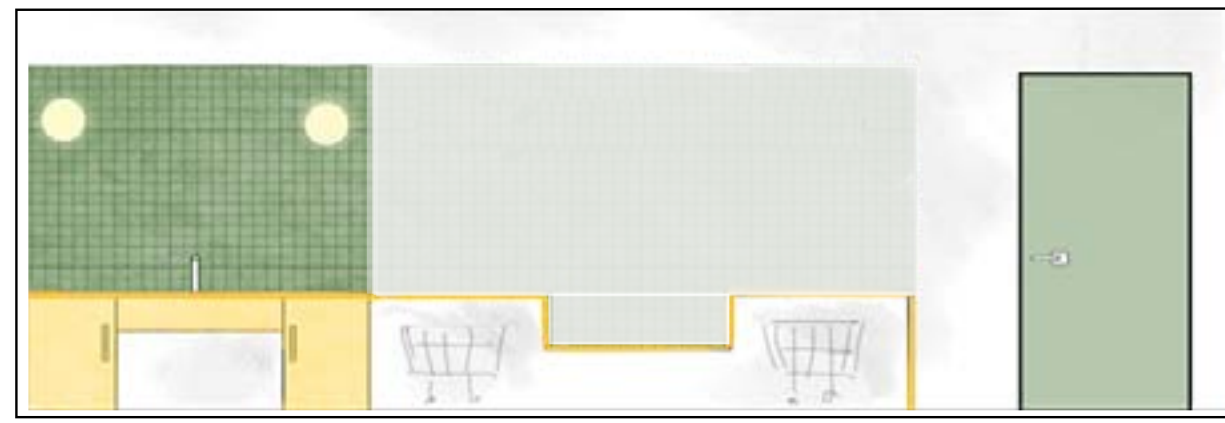

Millwork Finish: Plastic Laminate 602 Rovere Boemia
Abet Laminati

Wall Paint
SW-Extra White

Furniture

Existing Terrazzo Flooring

P1 Level: Kids Room Finishes

Furniture Plan

New Counter with Sink Elevation

- Location of Elevation View
- Location of Wallcovering
- Location of Signage
- Location of Wall Tile
- Location of Hanging Rod