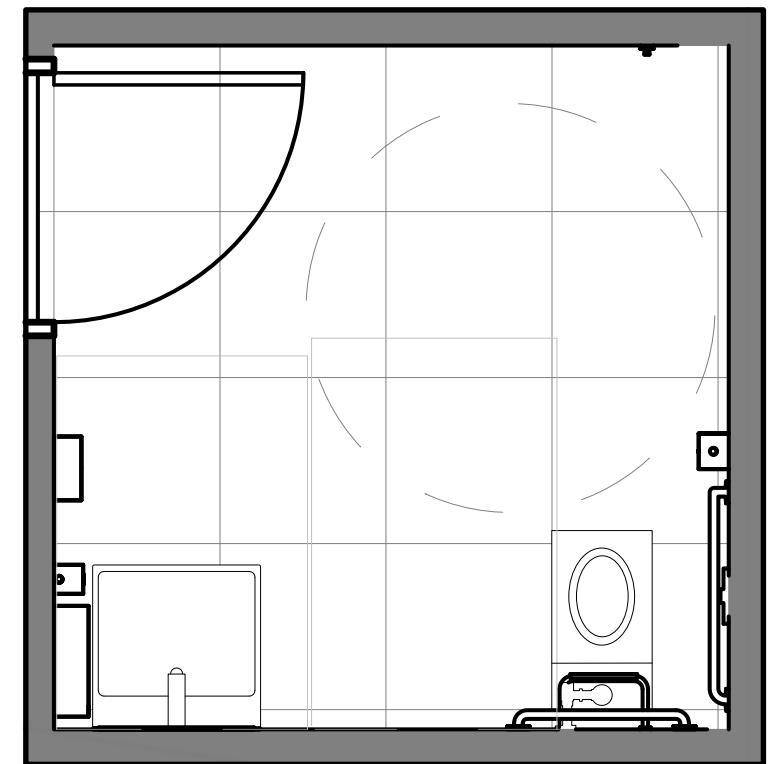

Exposed Concrete wall

Wall Graphic

Gym Ceiling

Gym Lighting: Acuity Brands LED Flat Panel and SLOT 2 Pendant

Yoga Lighting: Black Industrial Pendants

Millwork Finish: Plastic Laminate 602 Rovere Boemia
Abet Laminati

Universal Washroom Plan

Barrier Free Washroom Plan

Wall Tile: Colour And Dimesion - 20cm x 50xm
Olympia

Wall / Ceiling Paint
SW-Extra White

Floor / Wall Tile: Kado Ice Cement Rt 24" x 24"
Ciot

Oval Mirror

Wall Sconce: Chute WS14923-BK
Kuzco