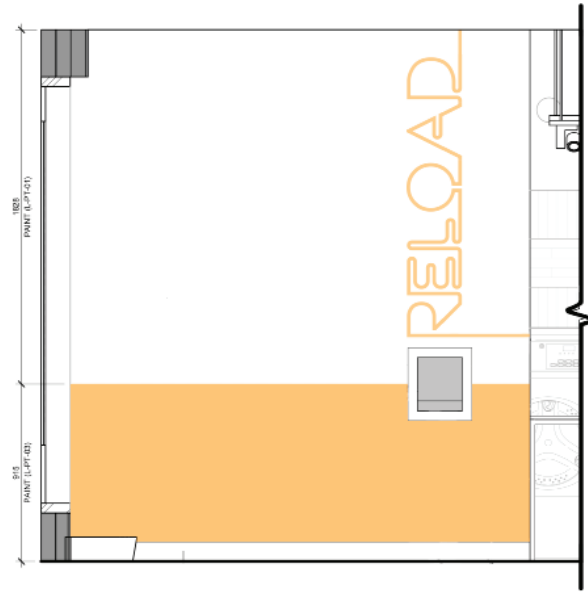

Laundromat Graphics | Elevations

ELEVATION 1 - CARD RELOADER WALL