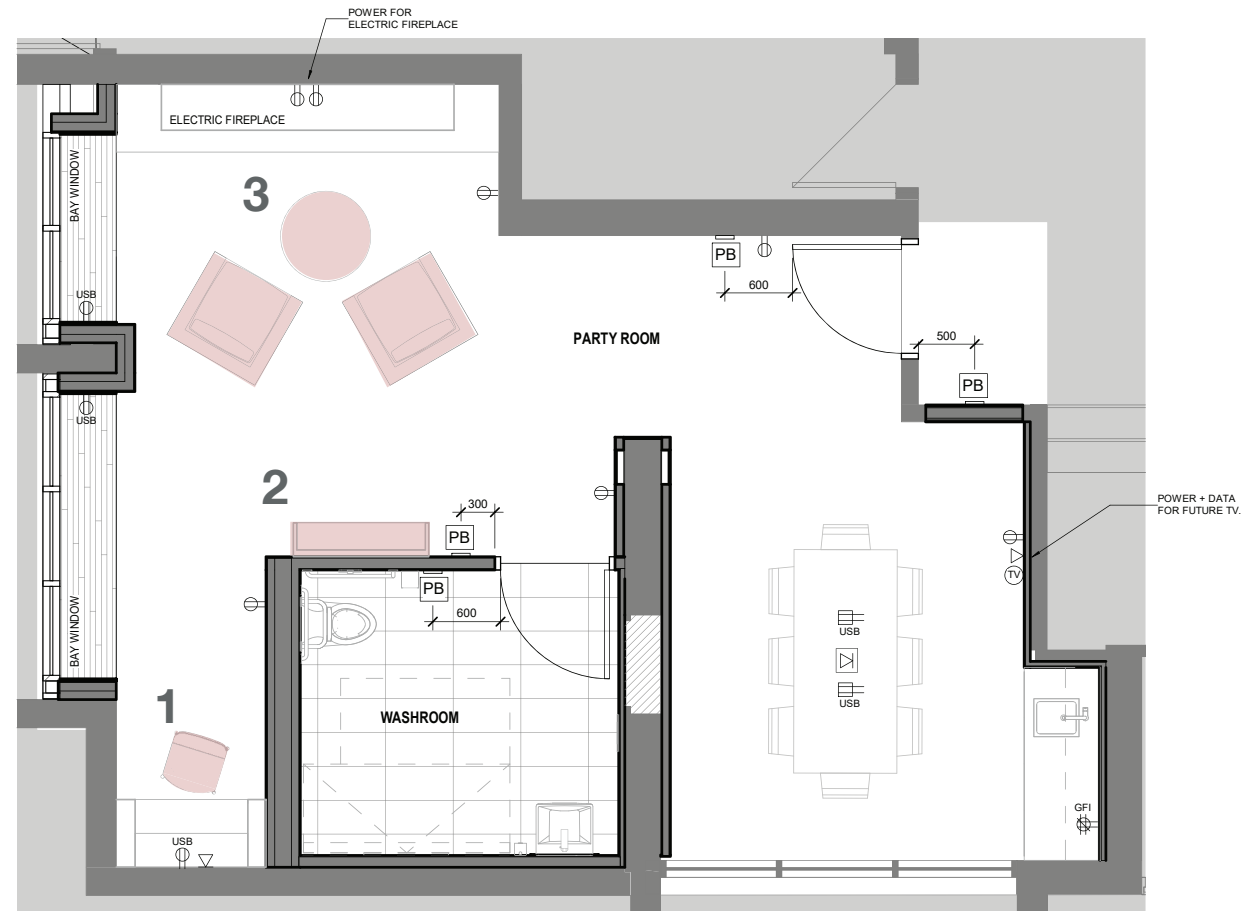

Stool

Home Depot White Metal Bar Stool by Flash Furniture

** Stainless tables and laundry carts have been included as part of the drawing specifications under equipment

Laundromat Finishes | Scheme

Ceiling | Suspended Plant Rack

Lighting | Wall Sconce Frosted Shade

Equipment | Laundry Cart on Castors

Laundromat Graphics | Elevations

ELEVATION 1 - CARD RELOADER WALL

ELEVATION 2 - EXTERIOR CURTAIN WALL

ELEVATION 3 - COUNTER WALL

ELEVATION 4 - INTERIOR DOOR

MIRRORED ELEVATION (REALISTIC VIEW)

Ground Floor Lounge Furniture Plan - Proposed Draft

Furniture Areas in Scope

1. Ikea - Odger Swivel Chair

2. Structube - Ross

3. EQ3- Sage Round Coffee Table in Oak

Lounge Chair Structube - Cati Chair

Ground Floor Lounge Furniture Plan - Proposed Draft

Furniture Areas in Scope

4. Umbra - Misto Mirror

5. Structube- Arizona Coat Rack

6. Ikea - Odger Chair

7. Ikea Table without power - Klimpfjall

Amenity Finishes | Dining | Lounge | Fireplace