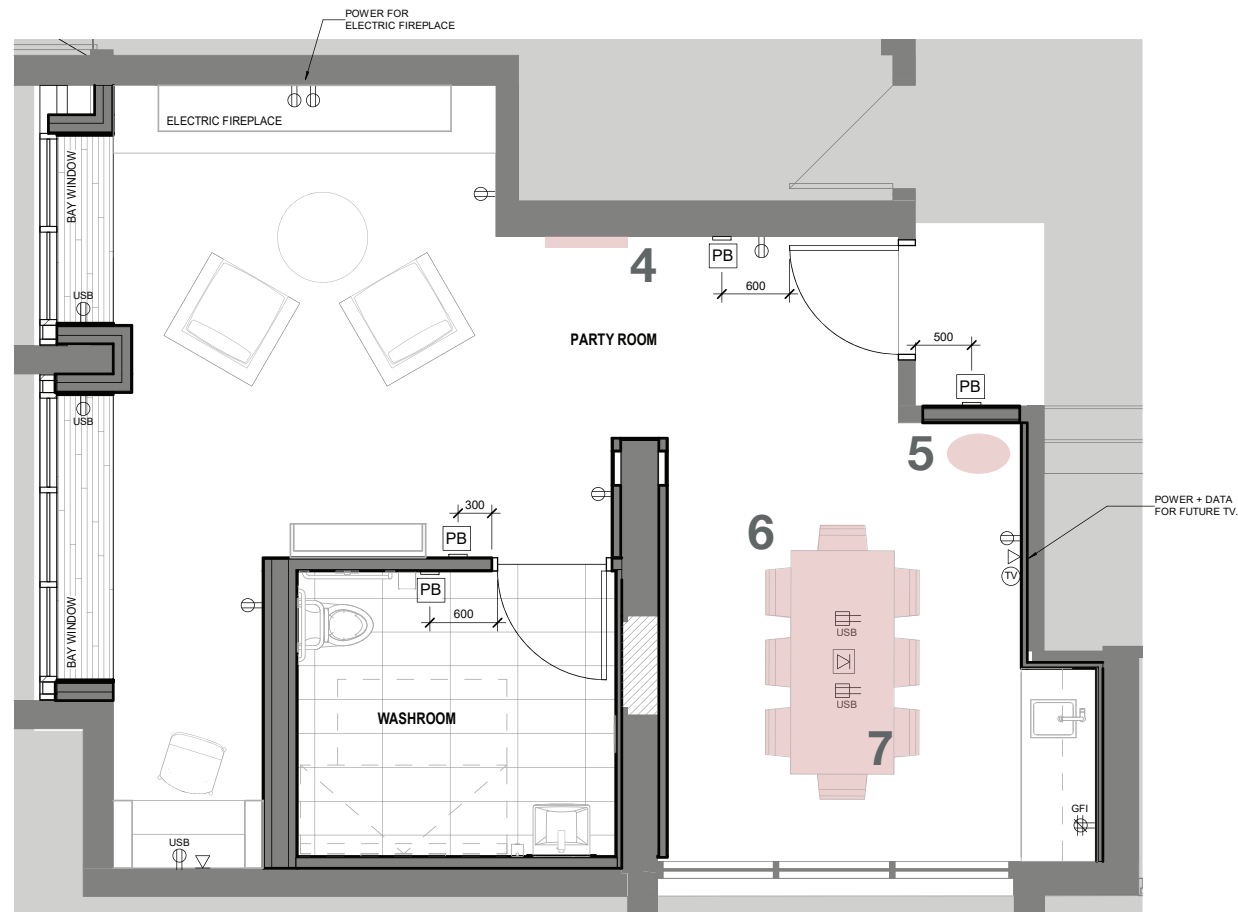

Stool

Home Depot White Metal Bar Stool by Flash Furniture

** Stainless tables and laundry carts have been included as part of the drawing specifications under equipment

Laundromat Finishes | Scheme

Ceiling | Suspended Plant Rack

Lighting | Wall Sconce Frosted Shade

Equipment | Laundry Cart on Castors

Laundromat Graphics | Elevations

ELEVATION 1 - CARD RELOADER WALL

ELEVATION 2 - EXTERIOR CURTAIN WALL

ELEVATION 3 - COUNTER WALL

ELEVATION 4 - INTERIOR DOOR

MIRRORED ELEVATION (REALISTIC VIEW)

Ground Floor Lounge Furniture Plan - Proposed Draft

Furniture Areas in Scope

1. Ikea - Odger Swivel Chair

2. Structube - Ross

3. EQ3- Sage Round Coffee Table in Oak

Lounge Chair Structube - Cati Chair

Ground Floor Lounge Furniture Plan - Proposed Draft

Furniture Areas in Scope

4. Umbra - Misto Mirror

5. Structube- Arizona Coat Rack

6. Ikea - Odger Chair

7. Ikea Table without power - Klimpfjall

Amenity Finishes | Dining | Lounge | Fireplace