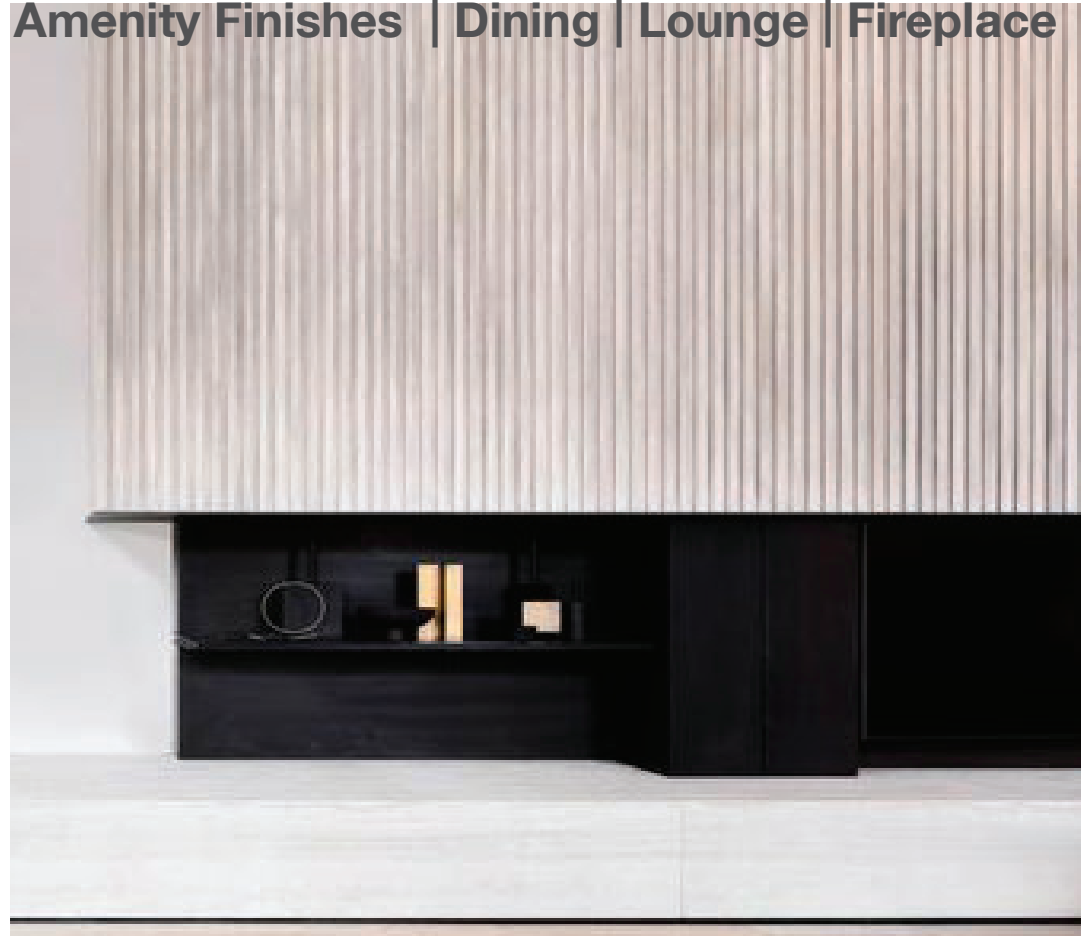

Stool

Home Depot White Metal Bar Stool by Flash Furniture

** Stainless tables and laundry carts have been included as part of the drawing specifications under equipment

Laundromat Finishes | Scheme

Ceiling | Suspended Plant Rack

MIRRORED ELEVATION (REALISTIC VIEW)

Ground Floor Lounge Furniture Plan - Proposed Draft

Furniture Areas in Scope

1. Ikea - Odger Swivel Chair

2. Structube - Ross

3. EQ3- Sage Round Coffee Table in Oak

Lounge Chair Structube - Cati Chair

Ground Floor Lounge Furniture Plan - Proposed Draft

Furniture Areas in Scope

4. Umbra - Misto Mirror

5. Structube- Arizona Coat Rack

6. Ikea - Odger Chair

7. Ikea Table without power - Klimpfjall

Amenity Finishes | Dining | Lounge | Fireplace

Fireplace | Black Electric Fireplace | Black Shelving

Fireplace Mantle | White -Oak Wood Slats

Fireplace Plinth | White Porcelain Tile

Kitchenette Area Above Backsplash | Chevron Wall Covering

Kitchenette Backsplash | Teal Grey Glass Tile 2"x2"