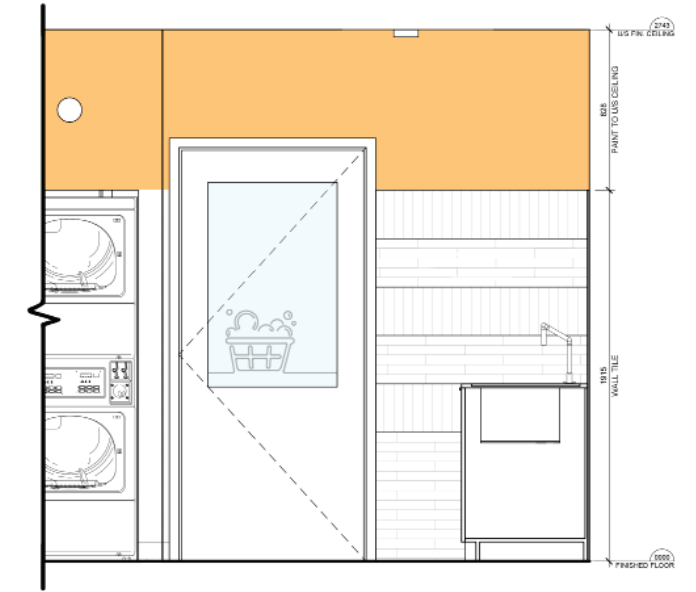

Stool

Home Depot White Metal Bar Stool by Flash Furniture

** Stainless tables and laundry carts have been included as part of the drawing specifications under equipment

Laundromat Finishes | Scheme

Ceiling | Suspended Plant Rack

Lighting | Wall Sconce Frosted Shade

Equipment | Laundry Cart on Castors

Laundromat Graphics | Elevations

ELEVATION 1 - CARD RELOADER WALL

ELEVATION 2 - EXTERIOR CURTAIN WALL

ELEVATION 3 - COUNTER WALL

ELEVATION 4 - INTERIOR DOOR

MIRRORED ELEVATION (REALISTIC VIEW)

Ground Floor Lounge Furniture Plan - Proposed Draft

Furniture Areas in Scope

1. Ikea - Odger Swivel Chair

2. Structube - Ross

3. EQ3- Sage Round Coffee Table in Oak

Lounge Chair Structube - Cati Chair