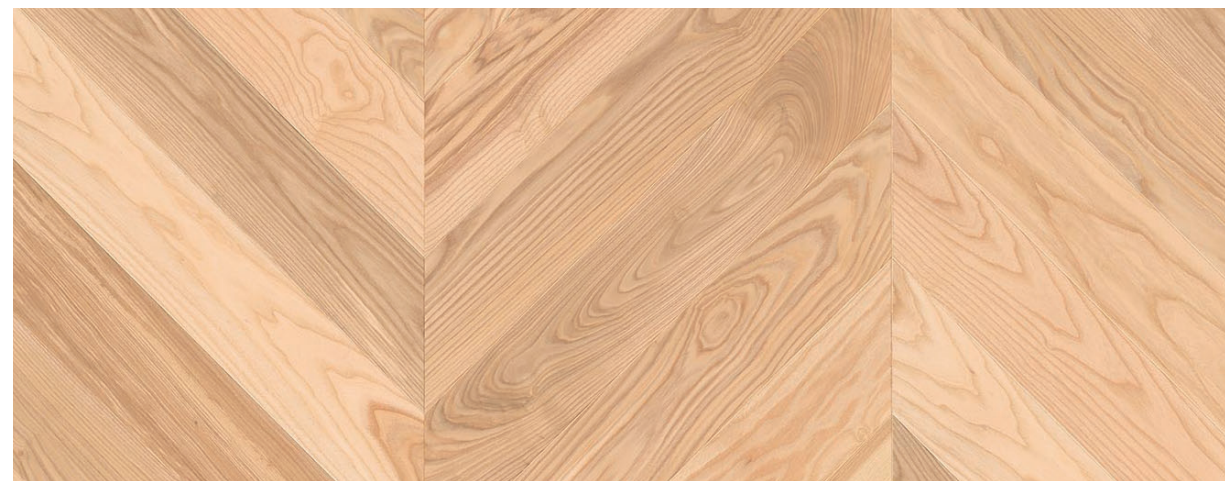

Kitchenette Area Above Backsplash | Chevron Wall Covering