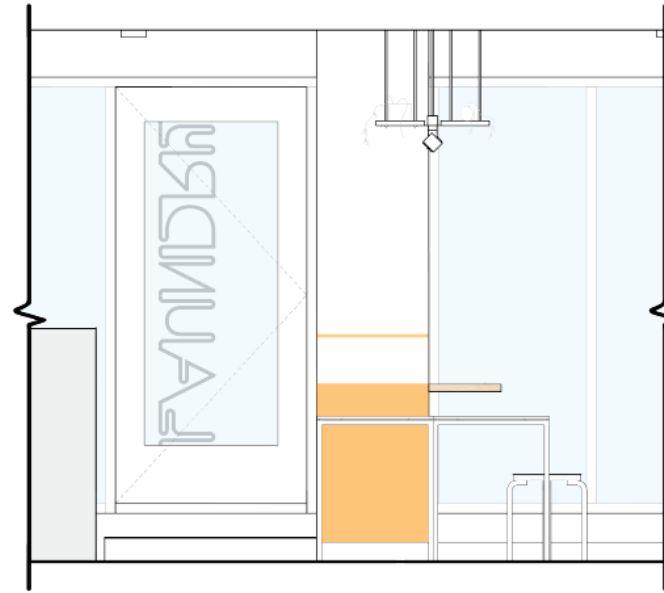

Stool

Home Depot White Metal Bar Stool by Flash Furniture

** Stainless tables and laundry carts have been included as part of the drawing specifications under equipment

Laundromat Finishes | Scheme

Ceiling | Suspended Plant Rack

Lighting | Wall Sconce Frosted Shade

Equipment | Laundry Cart on Castors

Laundromat Graphics | Elevations

ELEVATION 1 - CARD RELOADER WALL

ELEVATION 2 - EXTERIOR CURTAIN WALL

ELEVATION 3 - COUNTER WALL

ELEVATION 4 - INTERIOR DOOR

MIRRORED ELEVATION (REALISTIC VIEW)

Ground Floor Lounge Furniture Plan - Proposed Draft

Furniture Areas in Scope

1. Ikea - Odger Swivel Chair

2. Structube - Ross

3. EQ3- Sage Round Coffee Table in Oak

Lounge Chair Structube - Cati Chair