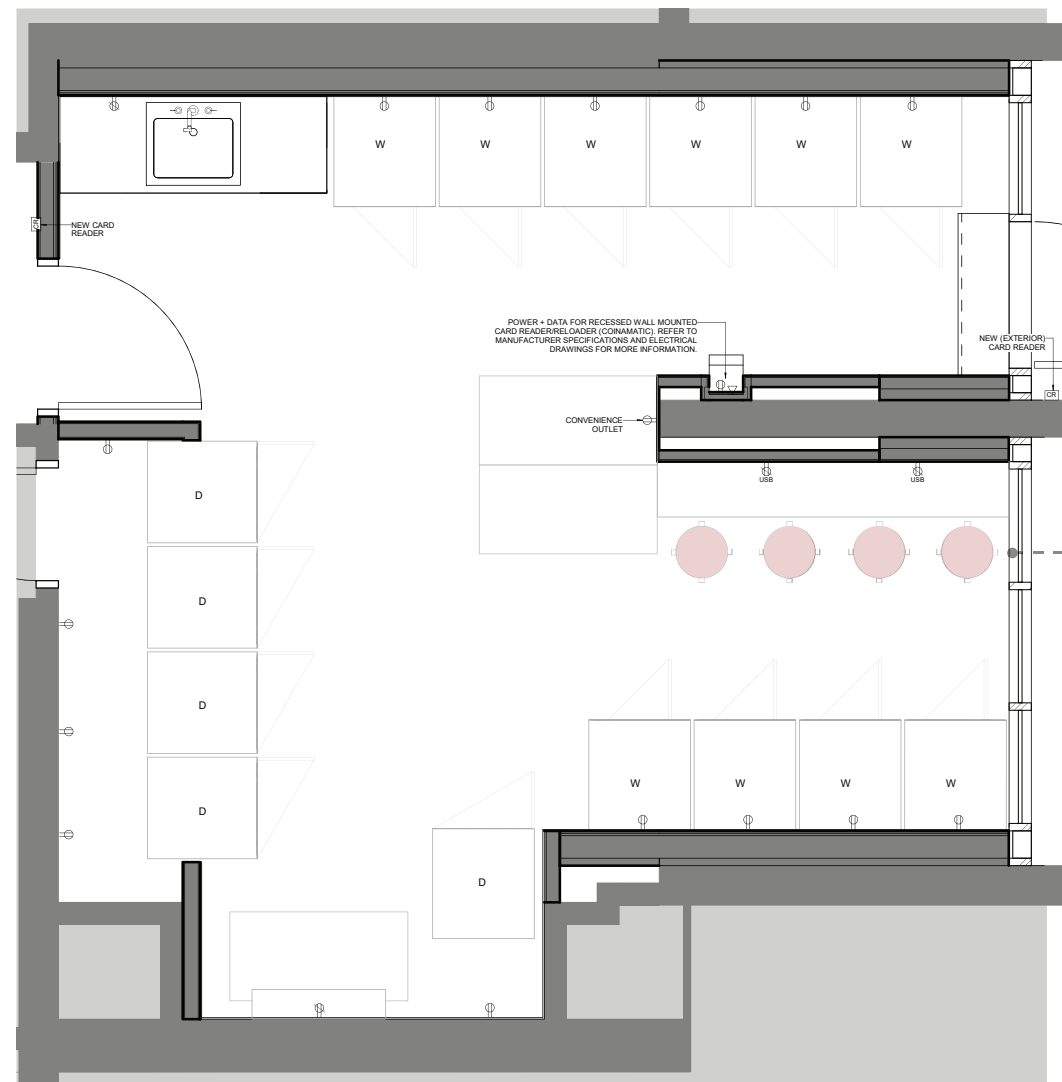

PROPOSED DRAFT

**BDP.
Quadrangle**

Renovation Laundry and Lounge

**265 Balliol
Toronto, ON**

Park Property Management Inc.

20045

October 26, 2021

www.bdpquadrangle.com

Quadrangle Architects Limited
901 King Street West, Suite 701
Toronto, ON M5V 3H5

Ground Floor Laundry Room Render - Proposed Draft

Ground Floor Laundry Room Furniture Plan - Proposed Draft

Furniture Areas in Scope

Stool

Home Depot White Metal Bar Stool by Flash Furniture

** Stainless tables and laundry carts have been included as part of the drawing specifications under equipment

Laundromat Finishes | Scheme

Ceiling | Suspended Plant Rack

MIRRORED ELEVATION (REALISTIC VIEW)

Ground Floor Lounge Furniture Plan - Proposed Draft

Furniture Areas in Scope

1. Ikea - Odger Swivel Chair

2. Structube - Ross

3. EQ3- Sage Round Coffee Table in Oak

Lounge Chair Structube - Cati Chair